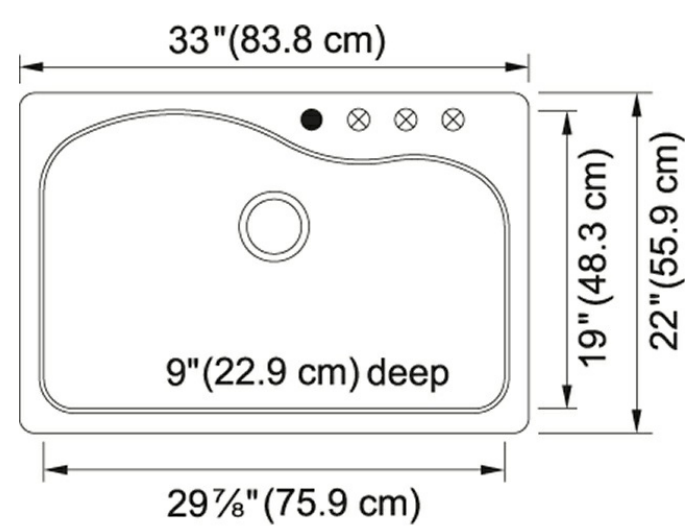

Gravity SGR3322-1 Granite Graphite

The Gravity series is particularly elegant and brings a natural look into any kitchen. Constructed with granite material that is finely textured, but not porous, ensuring a high standard of hygiene.

Product Picture

Technical Drawing

Product Dimensions

Length overall	33"
Width overall	22"
Depth Overall	9"
Length of large bowl	29 7/8"
Width of large bowl	19"
Depth of large bowl	9"

General Information

Type of Material	Granite
Number of Bowls	1
Faucet Hole	1; 3 Predrilled
Where to buy	Home Center